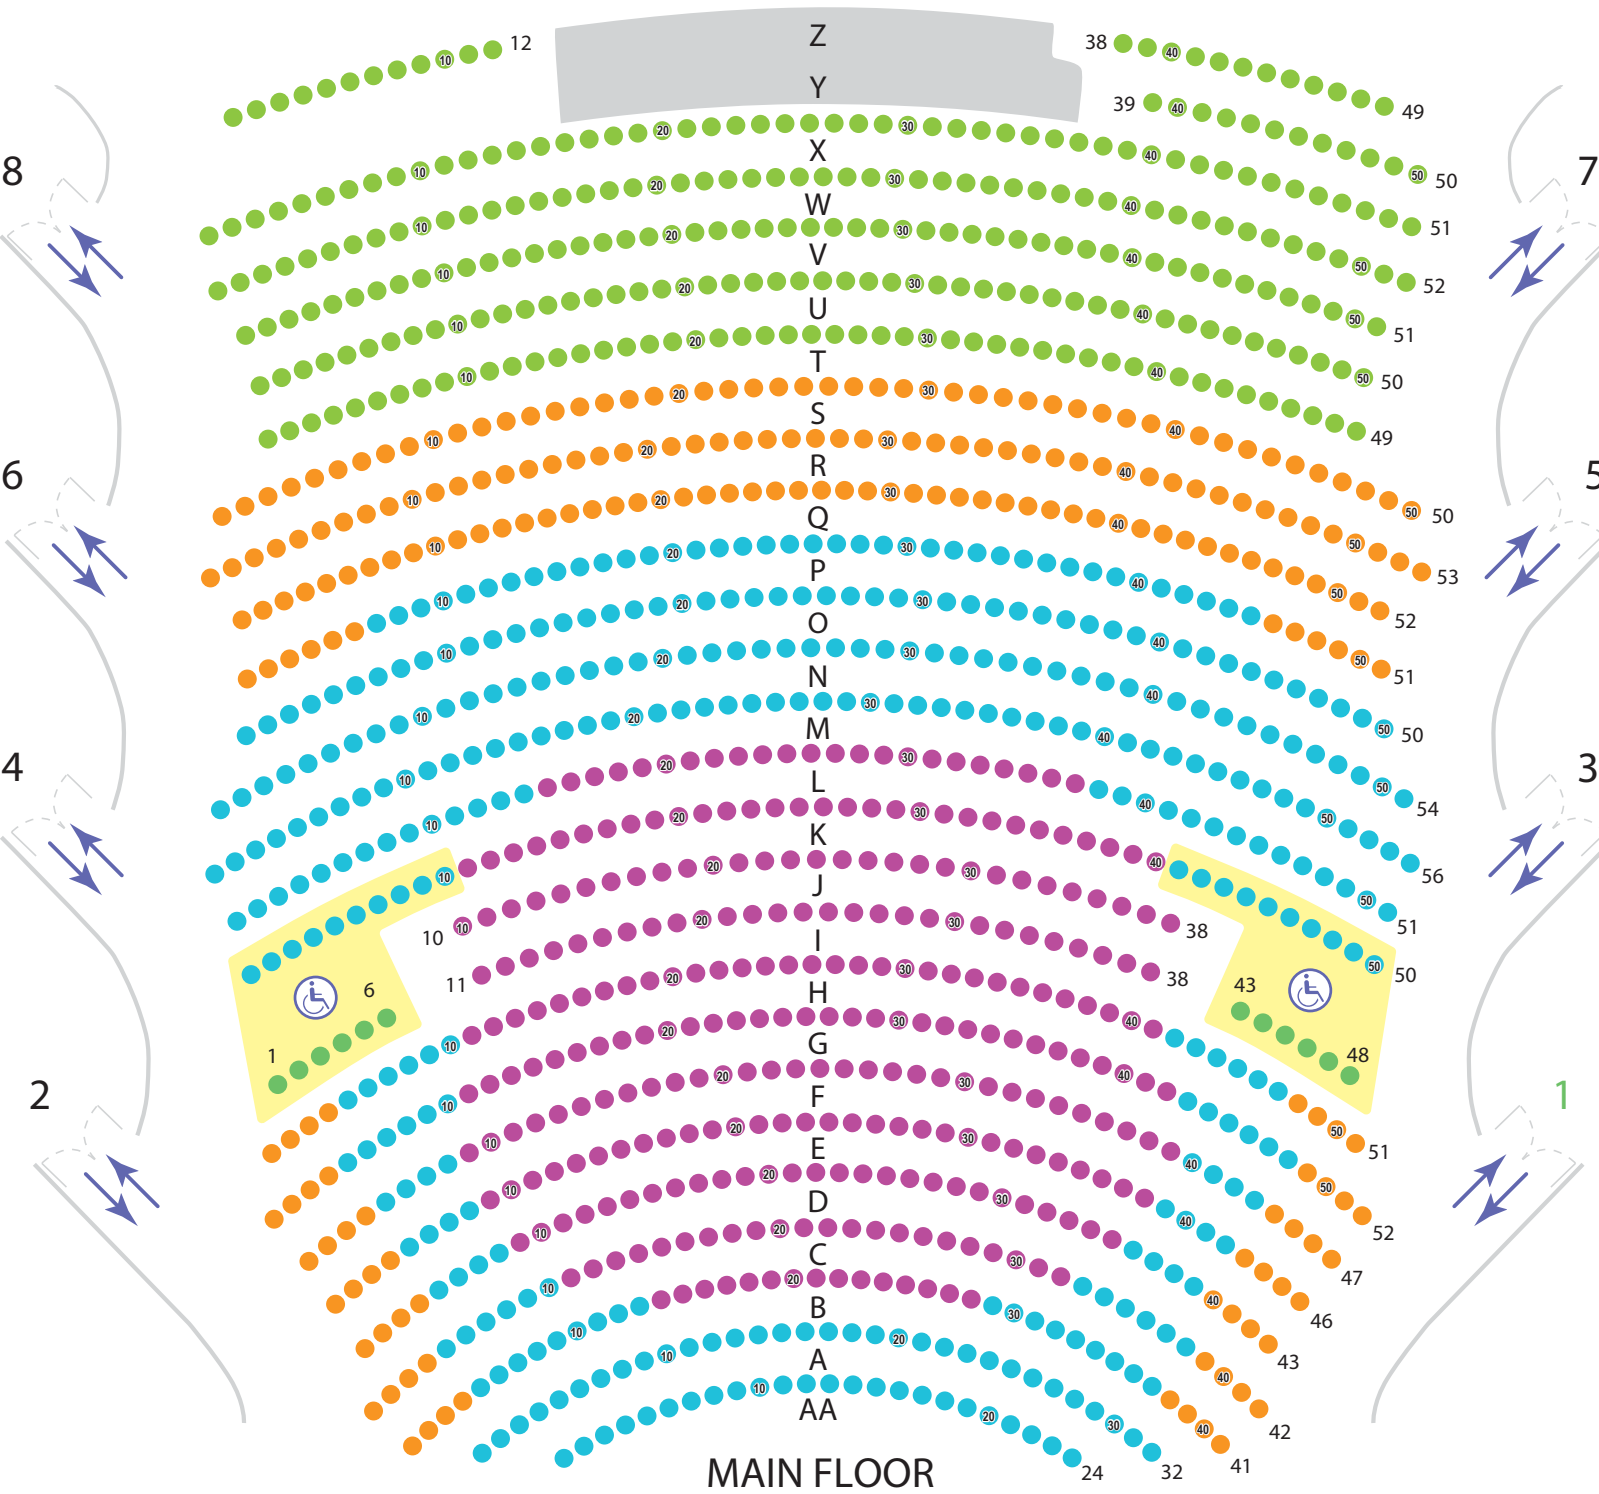

MORRISON CENTER

IDAHO'S PREMIER PERFORMING ARTS CENTER

MAIN FLOOR

STAGE

- Platinum
- Gold
- Silver
- Bronze

2019-2020
seating map